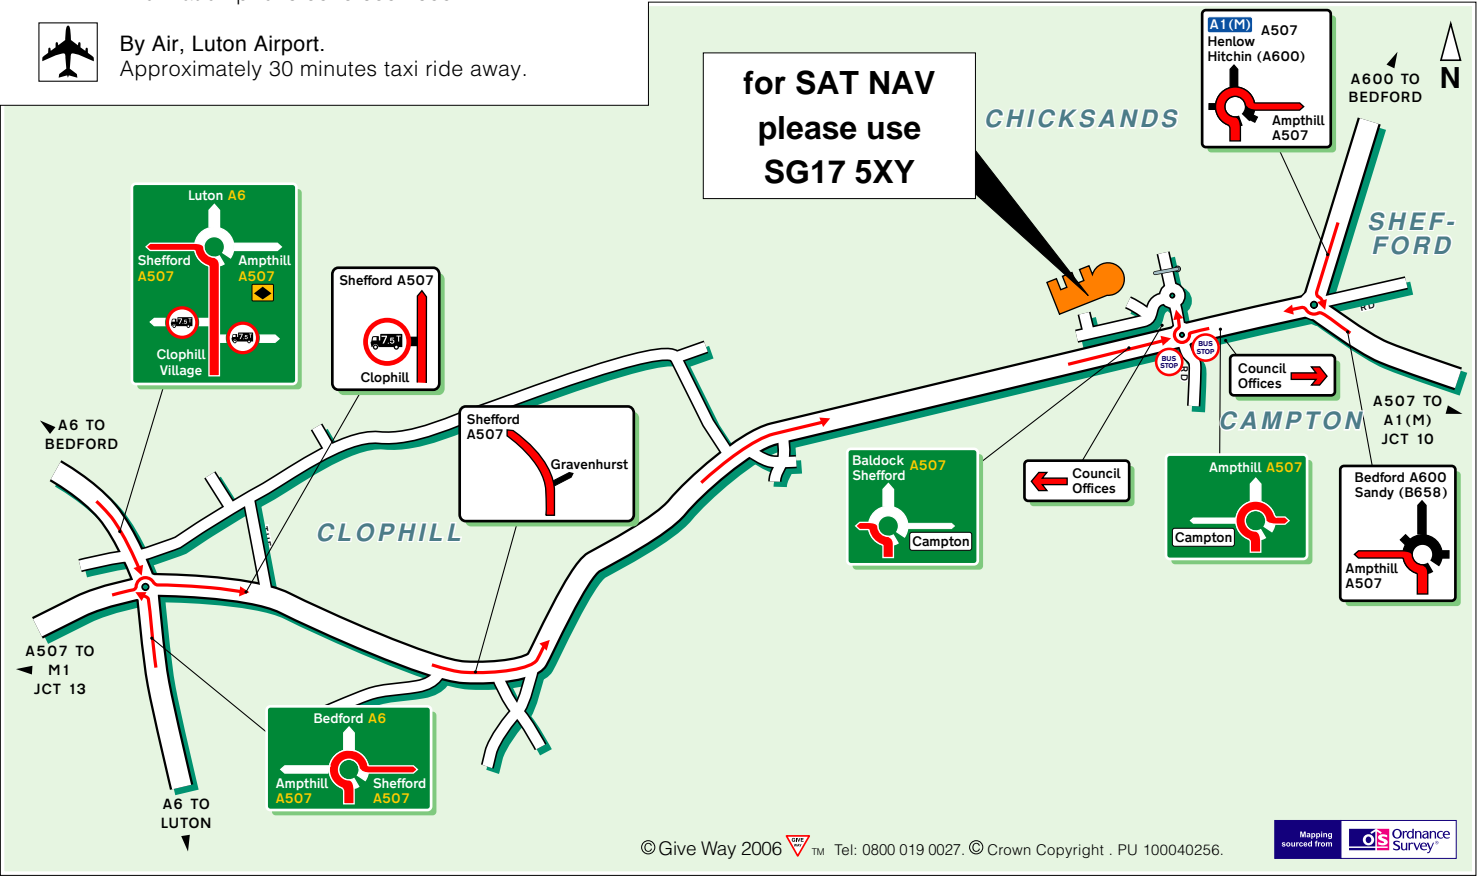

Public Transport

By Rail, Arlesey Station (from Kings Cross).
Approximately 5 minutes taxi ride away.
Flitwick Station (from Kings Cross).
Approximately 10 minutes taxi ride away.
For information on train operators and times
phone National Rail Enquiries on 0845 7484950.

By Bus.
Route 200 stops on Priory Road. For more
information phone 0870 608 2608.

By Air, Luton Airport.
Approximately 30 minutes taxi ride away.

Central Bedfordshire Council
Priory House, Monks Walk
Chicksands, Shefford
Bedfordshire SG17 5TQ

Telephone 0300 300 8000
www.centralbedfordshire.gov.uk

© Give Way 2006 Tel: 0800 019 0027. © Crown Copyright . PU 100040256.